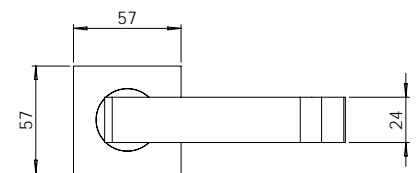

Material Marine Grade 316 Stainless Steel

**madinoz MDZ L39**

FINISH AVAILABLE IN **SSS** **PSS**

**madinoz MDZ L39-PV**

**madinoz MDZ L39Z**

FINISH AVAILABLE IN **SSS** **PSS**

**madinoz MDZ L39-PVZ**