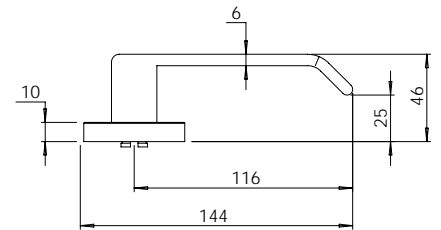

Material Marine Grade 316 Stainless Steel

**madinoz MDZ L39**

FINISH AVAILABLE IN **SSS** **PSS**

**madinoz MDZ L39-PV**

**madinoz MDZ L39Z**

FINISH AVAILABLE IN **SSS** **PSS**

**madinoz MDZ L39-PVZ**