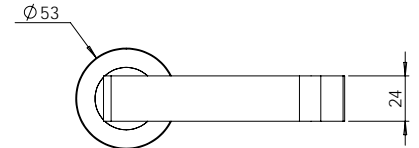

Material Marine Grade 316 Stainless Steel

**madinoz MDZ L39**

FINISH AVAILABLE IN **SSS** **PSS**

**madinoz MDZ L39-PV**

**madinoz MDZ L39Z**

FINISH AVAILABLE IN **SSS** **PSS**

**madinoz MDZ L39-PVZ**